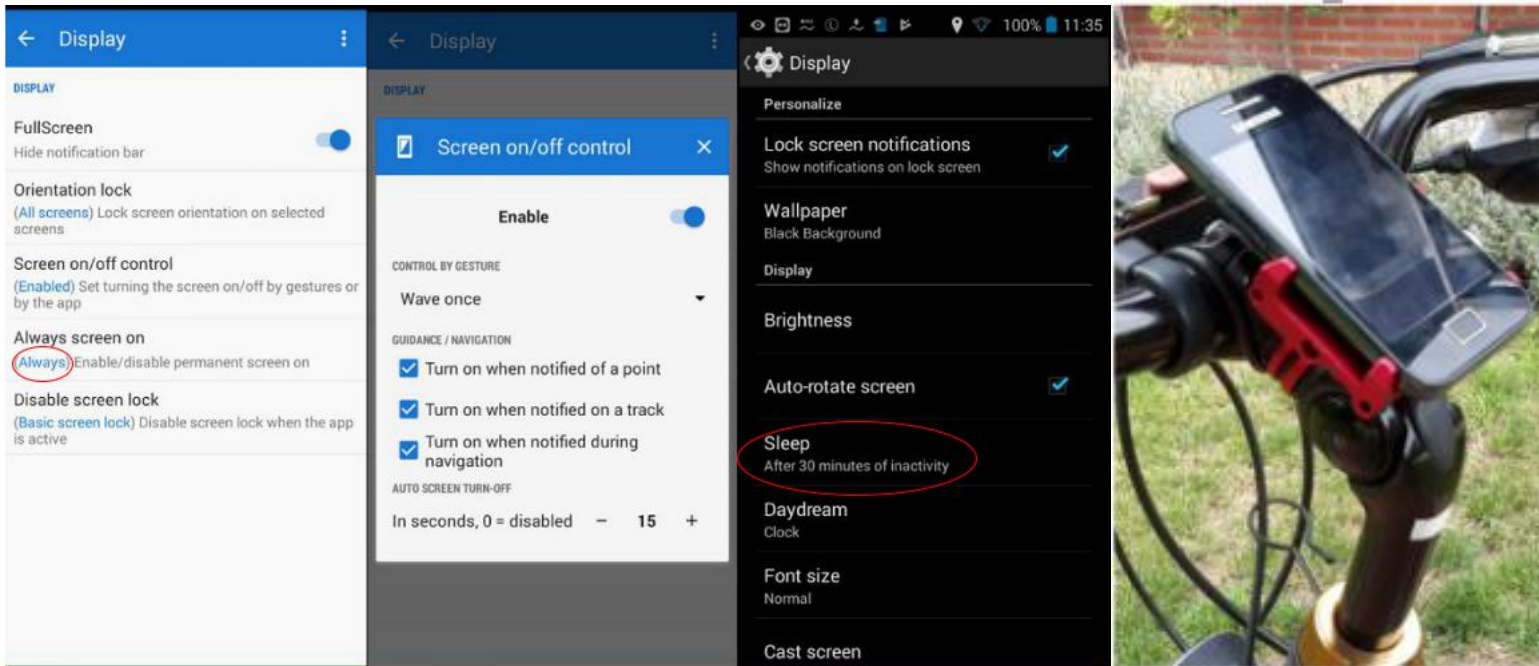

Screen on/off control setting by 0709

Phone positioned on a bike mount. Cycling at complicated trajectories (city streets) by a Gesture wave (on/off) keeps your Locus map screen on ! Locus screen on/off control set is short (15s) for max energy saving. Except by Gesture control by a changed **config.cfg**

Config.cfg: Line 278\_279:

```
# Disable "Turn off if idle" when screen was turn on by gesture (default: false)
turn_on_screen_by_gesture_disable_auto_screen_off=1
```

Free set: Android Sleep After: 30' - 10' - 5' - 2' - 1' - 30" - 15"