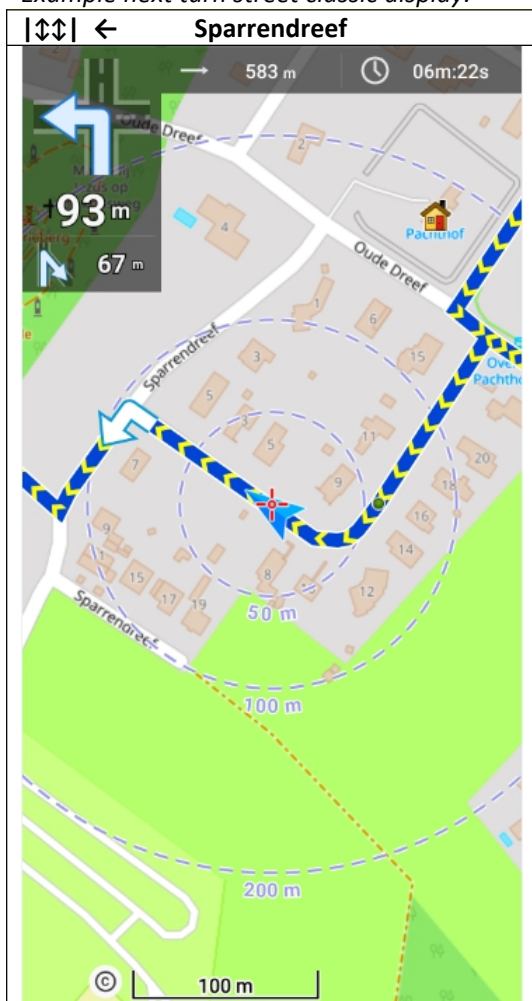

Maximalise map view. (Get inspired by Kurviger app)
Panels: Set black(shadow) text & 100% transparant background.

TAP toggle streetname: By = the actual street ↔ By turn Icon: The Next street.

|↕↕| = **The actual streetname (cmt)**
map map map map map map map map

Next turn street

|↕↕| ↗ **Next turn streetname (cmt)**
map map map map map map map map

Example Actual street.

|↕↕| = **Dennenlaan**
map map map map map map map map

Example (- -) Unknown street discreet.

|↕↕| ↗ - -
map map map map map map map map

TAP the |↕↕| (un)collapse button

Toggle between compact or classic display

Example next turn street classic display.

TAP |↕↕| toggle to show only the top panel.