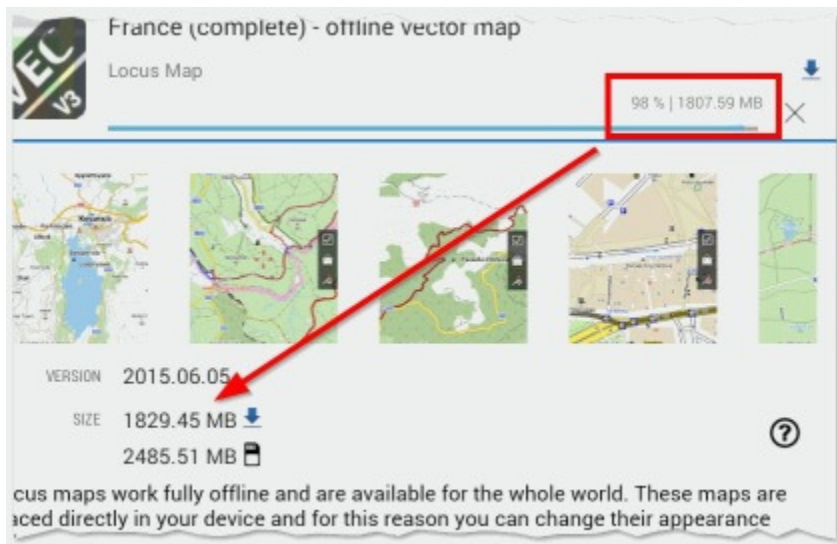

! download of large map never shows 100% complete

When downloading this large 1.8GB map the progress bar got to 98% and never further. I was concerned the 20 hour download had failed 20KB from the finish.