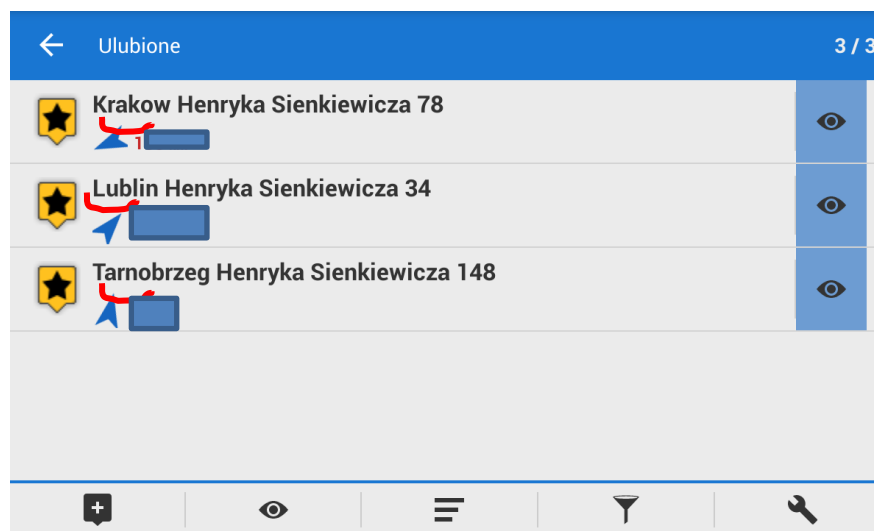

Please see then how is viewing points "Favorites" Figure 2.

Please make it

If that adds points to the application prompts the city and the street. Figure 3.

Please see then how is viewing points "Favorites" Figure 4.

Extended version of the ZIP code figure 5.

rys1

Three streets Sienkiewicz and as it turns out, each in a different city for which it is difficult to understand

rys2

rys3

Three streets Sienkiewicz and how well you can see that they are in other cities

rys4

rys5

PODSTAWOWE ZALĄCZNIK

Lublin 20-449 Henryka Sienkiewicza 34

KATALOG **Ulubione** 5 / 5 >

LOKALIZACJA N 51°12'24.969" , E 22°34'51.275"

SZCZEGÓŁY

UTWORZONO 2 lis 2016, 11:01