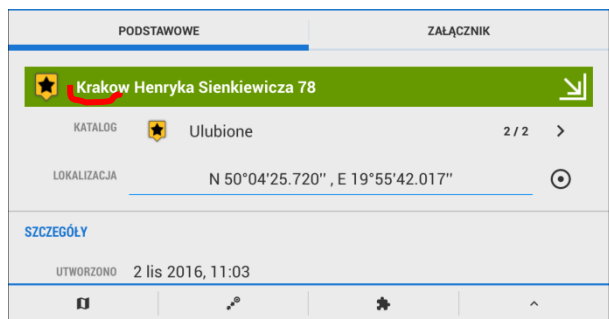

Extended version of the ZIP code figure 5.

rys1

Three streets Sienkiewicz and as it turns out, each in a different city for which it is difficult to understand

rys2

rys3

Three streets Sienkiewicz and how well you can see that they are in other cities

rys4

rys5

PODSTAWOWE ZALĄCZNIK

Lublin 20-449 Henryka Sienkiewicza 34

KATALOG **Ulubione** 5 / 5 >

LOKALIZACJA N 51°12'24.969" , E 22°34'51.275"

SZCZEGÓŁY

UTWORZONO 2 lis 2016, 11:01