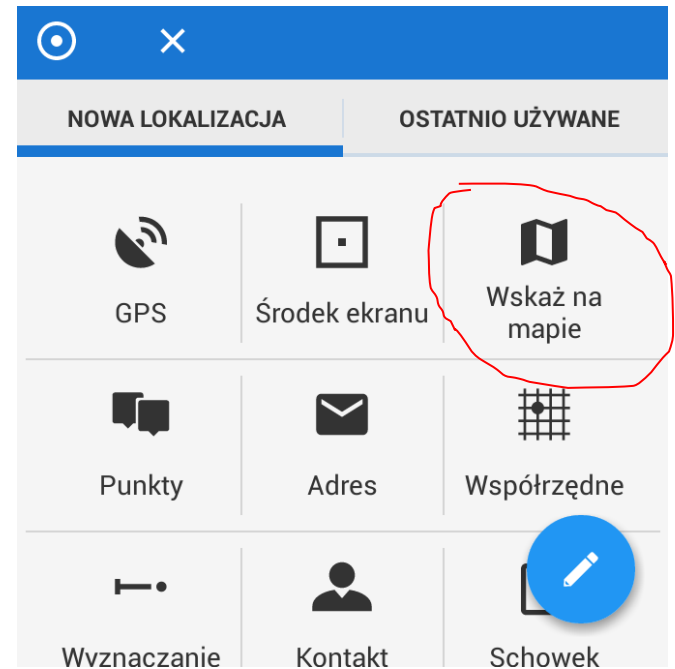

Hello

My name is Krzysztof

I use Locus map free 3.20.1 and I'm more satisfied with the possibilities of application.

But the problem is, because:

If I add points, the application prompts only street (no city name) Figure 1.

Please see then how is viewing points "Favorites" Figure 2.

Please make it

If that adds points to the application prompts the city and the street. Figure 3.

Please see then how is viewing points "Favorites" Figure 4.

Extended version of the ZIP code figure 5.

rys1

Three streets Sienkiewicz and as it turns out, each in a different city for which it is difficult to understand

rys2

rys3

Three streets Sienkiewicz and how well you can see that they are in other cities