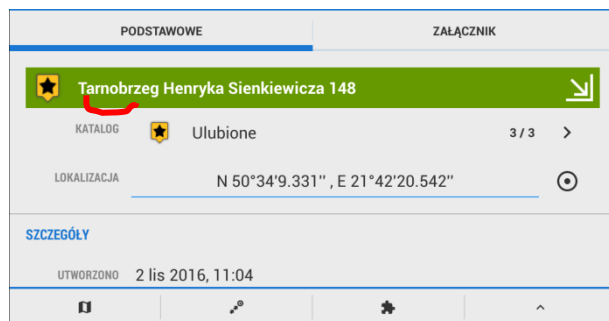

Extended version of the ZIP code figure 5.

rys1

Three streets Sienkiewicz and as it turns out, each in a different city for which it is difficult to understand

rys2

rys3

Three streets Sienkiewicz and how well you can see that they are in other cities

rys4

rys5

PODSTAWOWE ZALĄCZNIK

Lublin 20-449 Henryka Sienkiewicza 34

KATALOG **Ulubione** 5 / 5 >

LOKALIZACJA N 51°12'24.969" , E 22°34'51.275"

SZCZEGÓŁY

UTWORZONO 2 lis 2016, 11:01